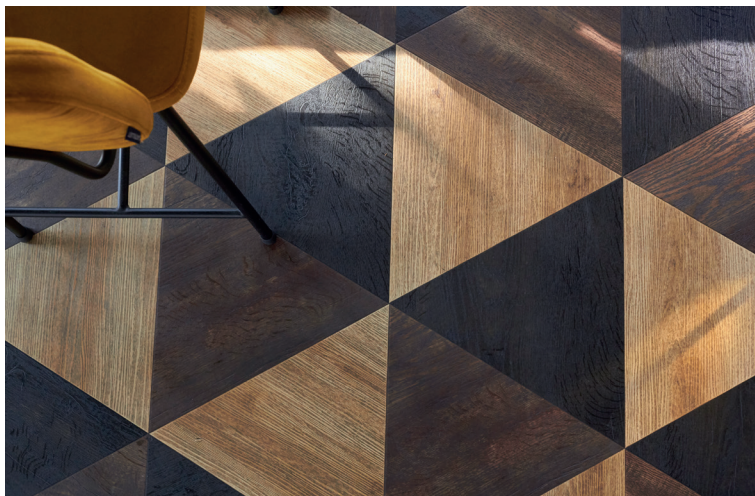

TRAMHUYS - BAR & FOOD

BEYOND FLOORING

BEYOND
FLOORING

Sector	Hospitality & Leisure
Product Range	Luxury Vinyl Tiles
Collection	Moduleo 55 Studio Moods
Design	Code 111 Triangles Luxury
Surface	40 m ²
Client	Tramhuys - Bar & Food
Location	Schijndel - Nederland
Date	2018
Installer	Hoogzaad Wonen - Schijndel
Contractor	Robbie Hoogzaad
Architect	Mirthe Janus - interieurstyliste